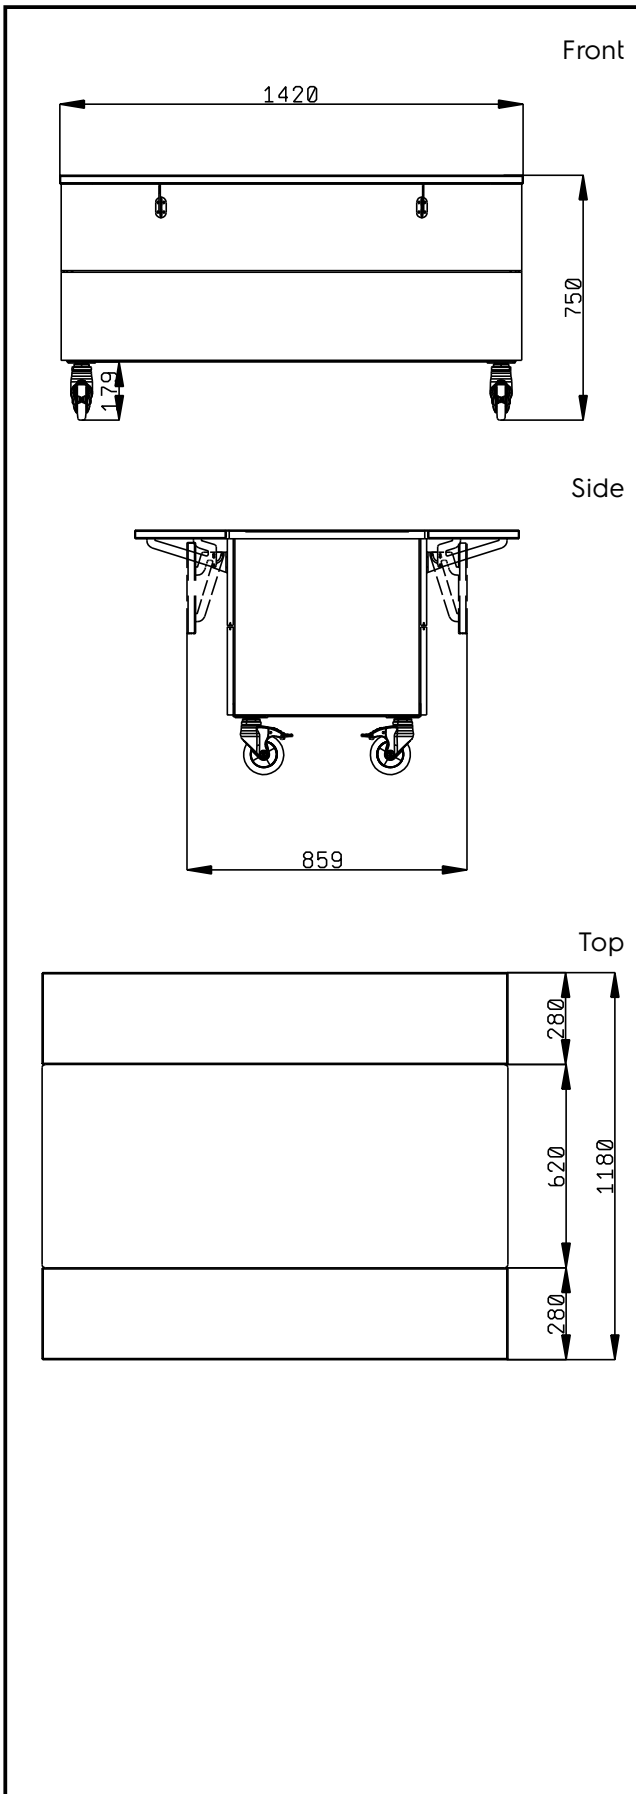

**322072 (F00N4KW00S)**

 Ambient Unit on cupboard  
 (4 GN) with wheels and two  
 stainless steel tray sliders,  
 H=750mm

### Short Form Specification

**Item No.** \_\_\_\_\_

Compact design, ideal for space saving environments. AISI 304 Foldable tray sliders on long sides. Unit mounted on 125 mm wheels 2 swivel and 2 with brakes. Top provides ample displaying or workspace surface. Soft closing doors on operator side. Underneath ambient cupboard with doors. Sturdy body construction with laminated panelings on 4 sides. 750mm worktop height.

### Construction

- Top in AISI 304.
- Sturdy construction with laminated panelings on 4 sides.

**APPROVAL:** \_\_\_\_\_

**Key Information:**

N° of doors:	
322072 (F00N4KW00S)	2
External dimensions,	
Width:	1420 mm
External dimensions,	
Depth:	1180 mm
External dimensions,	
Height:	750 mm
Net weight:	96 kg
Shipping height:	780 mm
Shipping width:	899 mm
Shipping depth:	1460 mm
Shipping volume:	1.02 m <sup>3</sup>